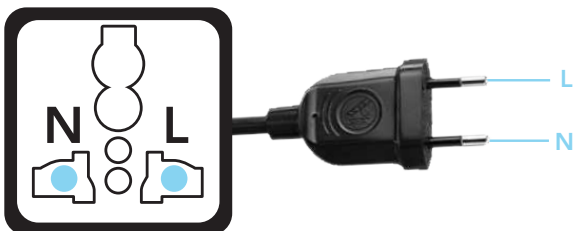

Universal Adapter Box

Applicable all over the world • Rating: Max 5 kVAC/ 6 kVDC

USA

United Kingdom

Europe (Class II)*

South Africa

Switzerland

Italy

New Zealand, Australia, China

Egypt, Israel

Germany, France

Denmark

*For European Class I products, a European Adapter Box is available.

Universal Adapter Box

Applicable all over the world • Rating: Max 5 kVAC/ 6 kVDC