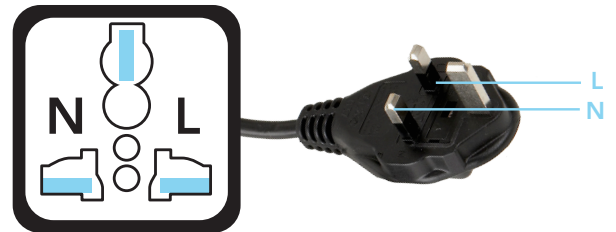

Universal Adapter Box

Applicable all over the world • Rating: Max 5 kVAC/ 6 kVDC

USA

United Kingdom

Europe (Class II)*

South Africa

Switzerland

Italy

New Zealand, Australia, China

Egypt, Israel

Germany, France

Denmark

*For European Class I products, a European Adapter Box is available.

Universal Adapter Box

Applicable all over the world • Rating: Max 5 kVAC/ 6 kVDC