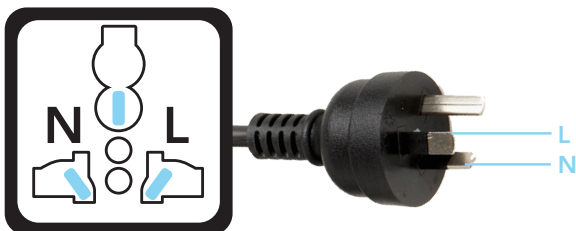

Universal Adapter Box

Applicable all over the world • Rating: Max 5 kVAC/ 6 kVDC

USA

United Kingdom

Europe (Class II)*

South Africa

Switzerland

Italy

New Zealand, Australia, China

Egypt, Israel

Germany, France

Denmark

*For European Class I products, a European Adapter Box is available.

Universal Adapter Box

Applicable all over the world • Rating: Max 5 kVAC/ 6 kVDC