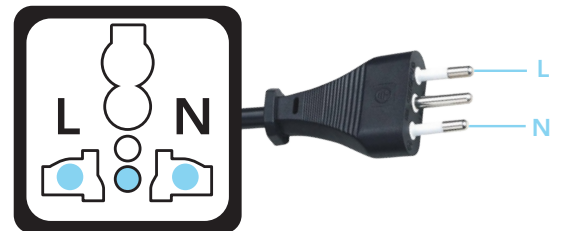

Universal Adapter Box

Applicable all over the world • Rating: Max 5 kVAC/ 6 kVDC

USA

United Kingdom

Europe (Class II)*

South Africa

Switzerland

Italy

New Zealand, Australia, China

Egypt, Israel

Germany, France

Denmark

*For European Class I products, a European Adapter Box is available.

Universal Adapter Box

Applicable all over the world • Rating: Max 5 kVAC/ 6 kVDC