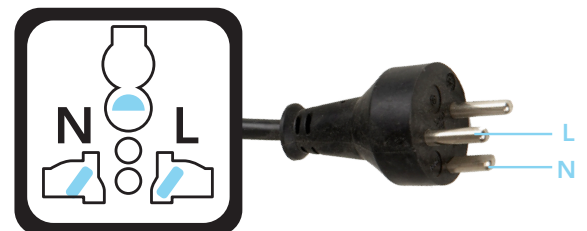

New Zealand, Australia, China

Egypt, Israel

Germany, France

Denmark

*For European Class I products, a European Adapter Box is available.

Universal Adapter Box

Applicable all over the world • Rating: Max 5 kVAC/ 6 kVDC