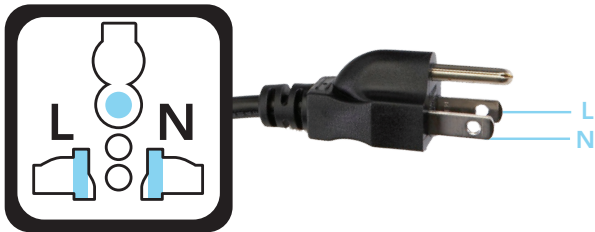

Universal Adapter Box

Applicable all over the world • Rating: Max 5 kVAC/ 6 kVDC

USA

United Kingdom

Europe (Class II)*

South Africa

Switzerland

Italy

New Zealand, Australia, China

Egypt, Israel

Germany, France

Denmark

*For European Class I products, a European Adapter Box is available.

Universal Adapter Box

Applicable all over the world • Rating: Max 5 kVAC/ 6 kVDC