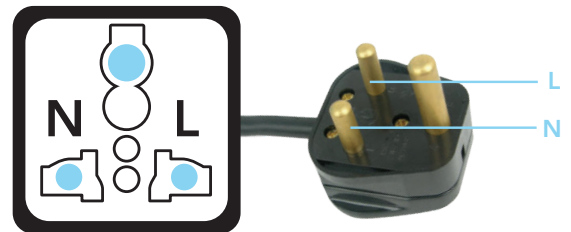

Universal Adapter Box

Applicable all over the world • Rating: Max 5 kVAC/ 6 kVDC

USA

United Kingdom

Europe (Class II)*

South Africa

Switzerland

Italy

New Zealand, Australia, China

Egypt, Israel

Germany, France

Denmark

*For European Class I products, a European Adapter Box is available.

Universal Adapter Box

Applicable all over the world • Rating: Max 5 kVAC/ 6 kVDC