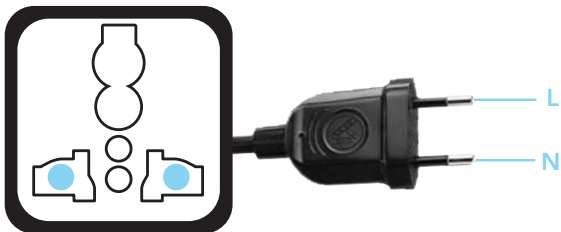

Universal Adapter Box

Applicable all over the world • Rating: Max 5 kVAC/ 6 kVDC

USA

United Kingdom

Europe (Class II)*

South Africa

Switzerland

Italy

New Zealand, Australia, China

Egypt, Israel

Germany, France

Denmark

*For European Class I products, a European Adapter Box is available.

Universal Adapter Box

Applicable all over the world • Rating: Max 5 kVAC/ 6 kVDC