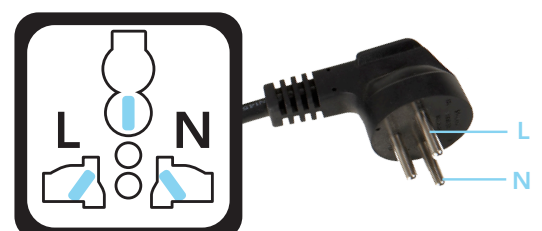

Universal Adapter Box

Applicable all over the world • Rating: Max 5 kVAC/ 6 kVDC

USA

United Kingdom

Europe (Class II)*

South Africa

Switzerland

Italy

New Zealand, Australia, China

Egypt, Israel

Germany, France

Denmark

*For European Class I products, a European Adapter Box is available.

Universal Adapter Box

Applicable all over the world • Rating: Max 5 kVAC/ 6 kVDC