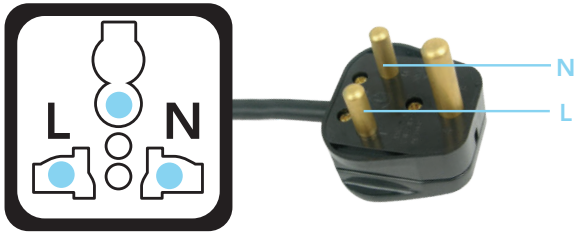

Middle East