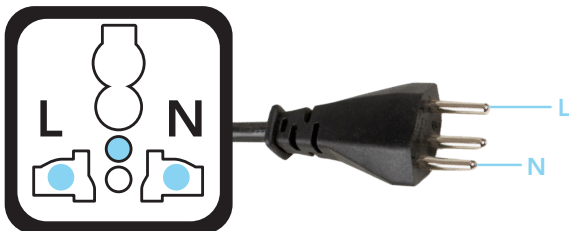

Universal Adapter Box

Applicable all over the world • Rating: Max 5 kVAC/ 6 kVDC

USA

United Kingdom

Europe (Class II)*

South Africa

Switzerland

Italy

New Zealand, Australia, China

Egypt, Israel

Germany, France

Denmark

*For European Class I products, a European Adapter Box is available.

Universal Adapter Box

Applicable all over the world • Rating: Max 5 kVAC/ 6 kVDC