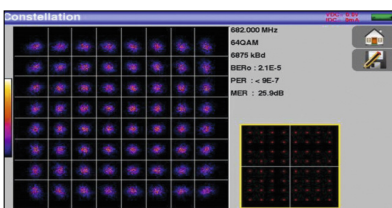

Constellation diagram