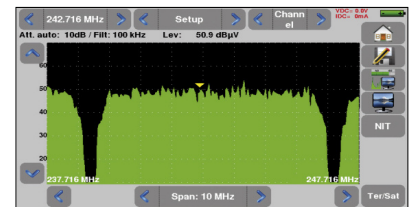

### USB interface

The 7817 includes one USB interface for updating and getting the benefit of free firmware updates. The interface can be used to transfer measurements data, screens shots to a USB memory stick.

A powerfull Autoset

All measurements and information  
on a single screen

Spectrum in terrestrial

Constellation diagram

Echoes and pre-echoes

freq	std	RF	C/N	BER	BERo	PER	MER
E 5	DVB-C	58.2	31.0	1.1E-6	<2E-5	29.9	
E12	DVB-C	62.8	34.8	<2E-8	<1E-5	32.6	
S18	DVB-C	61.3	32.7	<2E-8	<1E-5	32.4	
S34	DVB-C	68.0	42.4	7.3E-5	<1E-5	33.9	
S35	DVB-C	67.3	31.4	9.3E-5	<1E-5	33.5	
S36	DVB-C	67.1	31.4	1.0E-4	<1E-5	33.3	
S37	DVB-C	67.6	31.9	1.1E-4	<1E-5	33.1	
S38	DVB-C	66.6	31.6	1.2E-4	<1E-5	33.1	