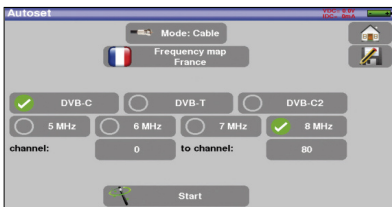

### Checking the alignment of antennas

The 7817 includes a checksat mode for satellite and a special tool to align terrestrial antennas. User will have a graphical information combined with a beeper.

\* for free-to-air only

**DVB-T  
DVB-T2/T2Lite  
DVB-C/C2**

**NEW**

### USB interface

The 7817 includes one USB interface for updating and getting the benefit of free firmware updates. The interface can be used to transfer measurements data, screens shots to a USB memory stick.