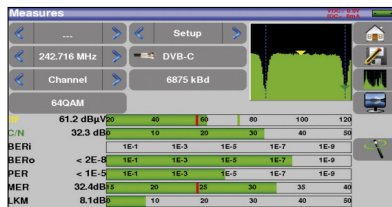

All measurements and information
on a single screen