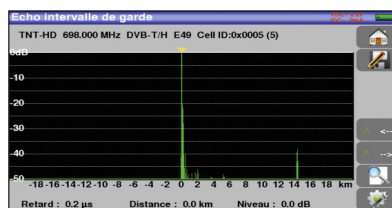

A powerfull Autoset

All measurements and information  
on a single screen

Spectrum in terrestrial

Constellation diagram

Echoes and pre-echoes

freq	std	RF	C/N	BER	BERo	PER	MER
E 5	DVB-C	58.2	31.0	1.1E-6	<2E-5	29.9	
E12	DVB-C	62.8	34.8	<2E-8	<1E-5	32.6	
S18	DVB-C	61.3	32.7	<2E-8	<1E-5	32.4	
S34	DVB-C	68.0	42.4	7.3E-5	<1E-5	33.9	
S35	DVB-C	67.3	31.4	9.3E-5	<1E-5	33.5	
S36	DVB-C	67.1	31.4	1.0E-4	<1E-5	33.3	
S37	DVB-C	67.6	31.9	1.1E-4	<1E-5	33.1	
S38	DVB-C	66.6	31.6	1.2E-4	<1E-5	33.1	