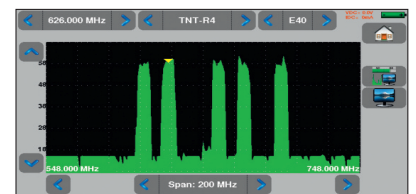

**NEW**  
DVB-T  
DVB-T2/T2Lite  
DVB-C/C2  
DVB-S  
DVB-S2

### USB interface

The 7849 includes one USB interface for updating and getting the benefit of free firmware updates. The interface can be used to transfer measurements data, screens shots to a USB memory stick.

A very powerfull Autoselect

All measurements displayed on a single screen

Spectrum analysis

Constellation diagram

Echoes display with guard interval

freq.	std	RF	C/N	BERi	BERo	PER	MER
E38	DVB-T/H	59.6	38.3	4.7E-8	<1E-6	<1E-5	34.0
E44	DVB-T/H	60.1	37.4	<5E-8	<1E-6	<1E-5	34.6
E59	DVB-T/H	64.2	43.7	<5E-8	<1E-6	<1E-5	35.1
E40	DVB-T/H	60.3	39.8	1.2E-6	<1E-6	<1E-5	34.2
E49	DVB-T/H	59.2	37.4	3.8E-5	<1E-6	<1E-5	33.9
E46	DVB-T/H	60.1	38.8	2.3E-7	<1E-6	<1E-5	33.8
88.000	FM	27.6	22.6				