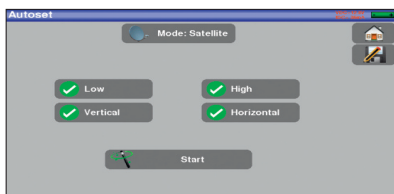

A very powerfull Autoselect