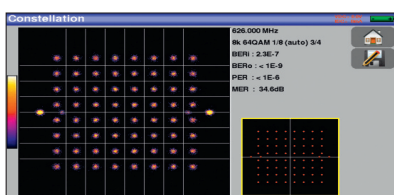

### USB interface

The 7849 includes one USB interface for updating and getting the benefit of free firmware updates. The interface can be used to transfer measurements data, screens shots to a USB memory stick.

A very powerfull Autoselect

All measurements displayed on a single screen

Spectrum analysis

Constellation diagram

Echoes display with guard interval

freq.	std	RF	C/N	BERi	BERo	PER	MER
E38	DVB-T/H	59.6	38.3	4.7E-8	<1E-6	<1E-5	34.0
E44	DVB-T/H	60.1	37.4	<5E-8	<1E-6	<1E-5	34.6
E59	DVB-T/H	64.2	43.7	<5E-8	<1E-6	<1E-5	35.1
E40	DVB-T/H	60.3	39.8	1.2E-6	<1E-6	<1E-5	34.2
E49	DVB-T/H	59.2	37.4	3.8E-5	<1E-6	<1E-5	33.9
E46	DVB-T/H	60.1	38.8	2.3E-7	<1E-6	<1E-5	33.8
88.000	FM	27.6	22.6				