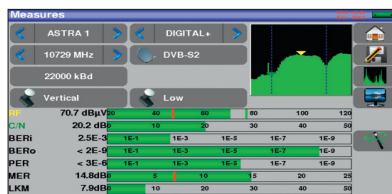

All measurements displayed on a single screen